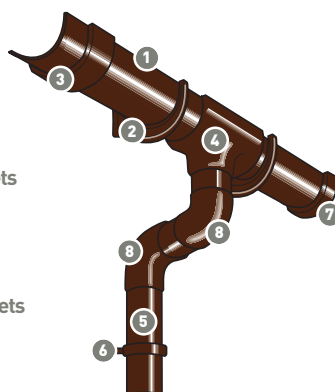

Optional extras

Guttering kits

Each cabin has its own optional guttering kit complete with fitting instructions and all fixings (some cutting may be required). The gutters are finished in dark brown and complement the natural colour of your cabin.

1. Guttering
2. Guttering brackets
3. Joiners
4. Outlets
5. Down pipe
6. Down pipe brackets
7. End closures
8. Angle bends

The brackets are specially designed to fit the cabins' angled fascia boards.