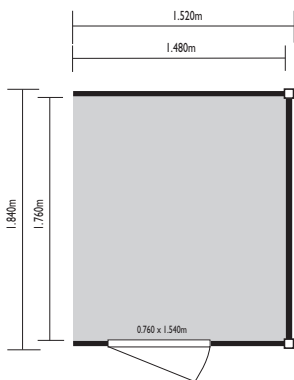

## Ala 210 extension kit

A useful addition to your cabin, the Ala 210 provides almost 3 square metres of storage space, ideal for such items as bicycles and garden furniture. Features lockable door.

### Key features

Dimensions	Internal	External (excl. overhangs)
Width	1.480m	1.520m
Depth	1.760m	1.840m
Ridge Height	-	1.890m
Area	2.580m <sup>2</sup>	2.800m <sup>2</sup>

**Note:** There may be limitations as to the siting of this extension, please see individual pages for details or consult your stockist.